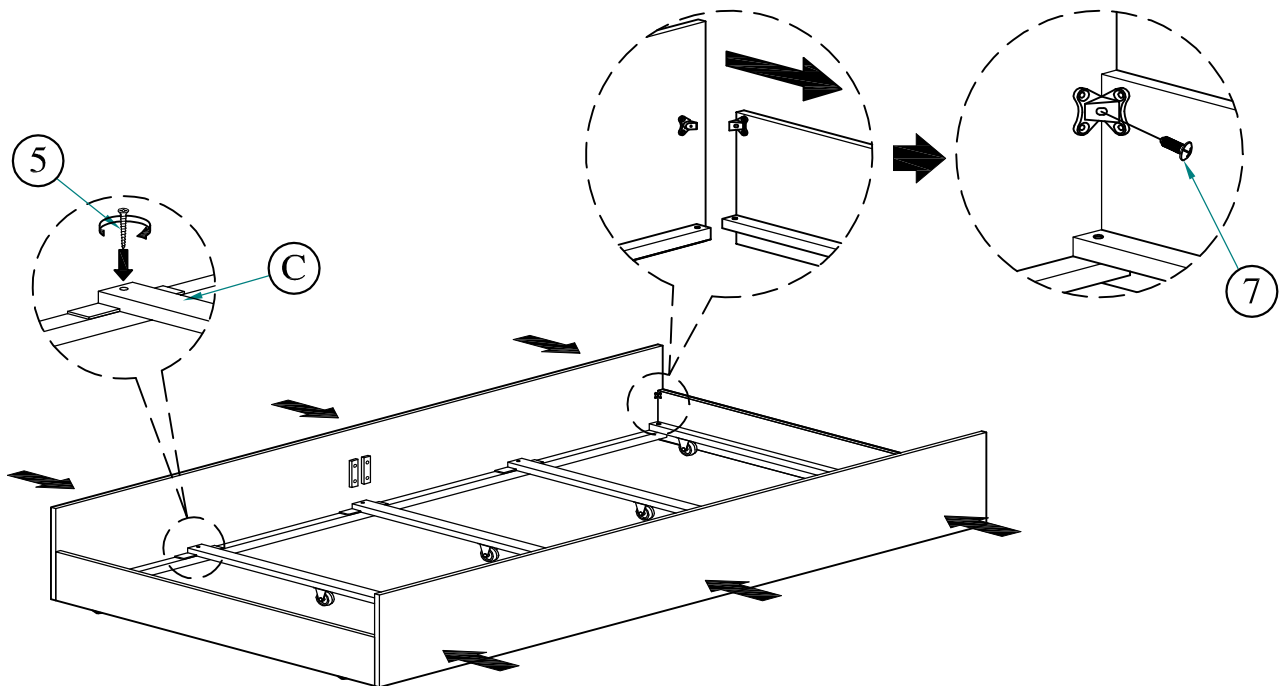

STEP / Étape 3 :