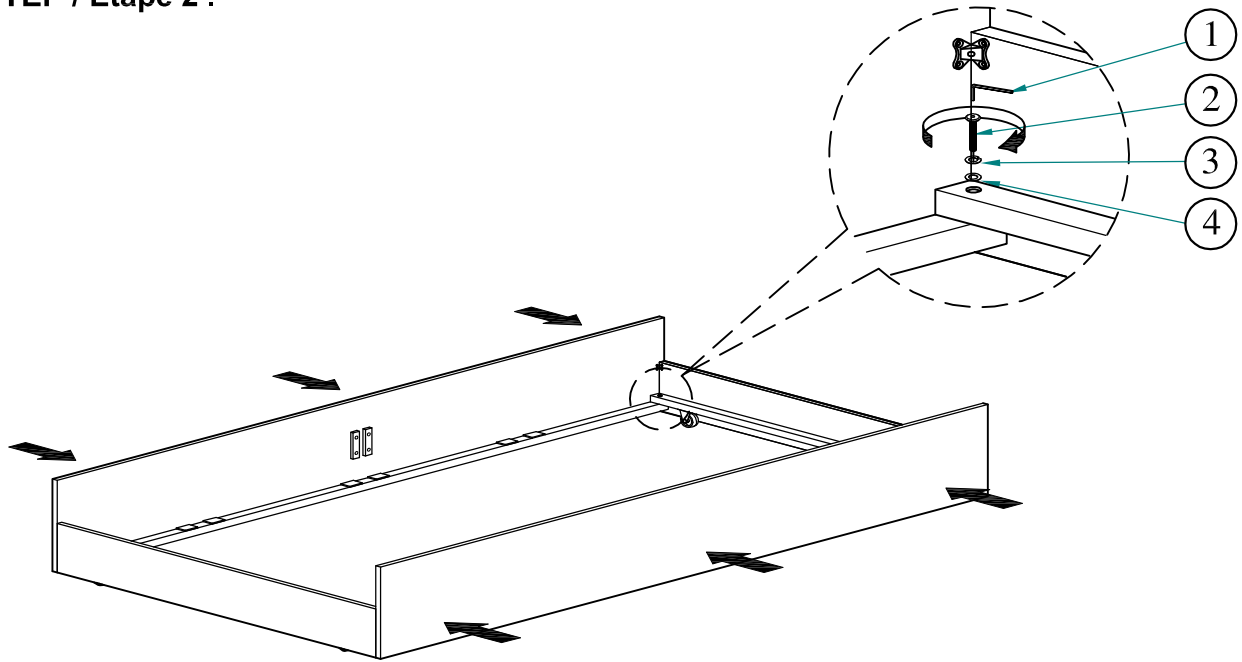

STEP / Étape 2 :