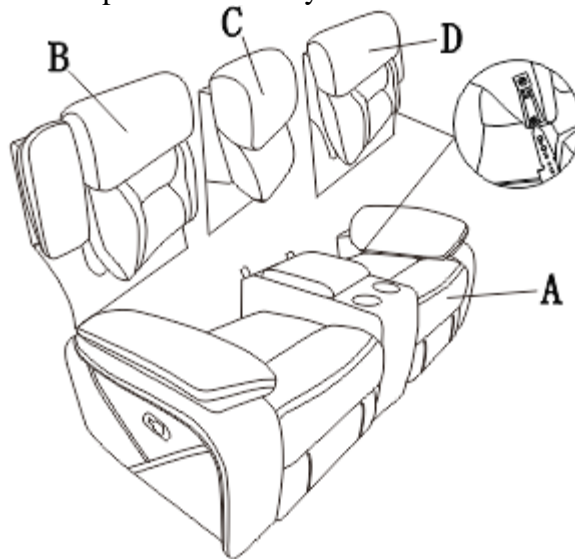

Assembly Instruction
DOUBLE RECLINING LOVESEAT
W/CONSOLE
ITEM NO.: 9989DB-2/9989GY-2

NOTE: Do not use power tools for assembly. Power tools increase the risk of over tightening which leads to splitting or cracking the wood.

COMPONENT LIST (LOVE SEAT)

NO.	DRAWING	QTY	DESCRIPTION
A		1	SEAT
B		1	LSF BACK REST
C		1	CONSOLE BACK REST
D		1	RSF BACK REST

STEP# 1

Align the female brackets at the back onto the male brackets at the seat, insert back rest to the seat and make sure it is fixed in position securely.