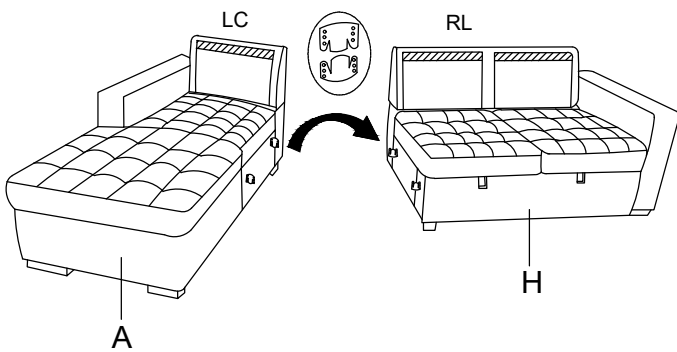

ASSEMBLING INSTRUCTIONS

ITEM NO: 9916DG-LC/9916GY-LC

(1/2) LEFT SIDE CHAISE WITH HIDDEN STORAGE

9916DG-RL/9916GY-RL

(2/2) RIGHT SIDE 2-SEATER WITH PULL-OUT BED

STEP 2:

SCREWDRIVER NOT INCLUDED

STEP 3:

STEP 4:

STEP 5:

STEP 6: COMPLETED

Care Instruction for Textured Furniture:

In order to maintain the original appearance of your Textured Furniture, please follow below simple care procedures:

- Avoid exposing furniture directly to sunlight or heating and air conditioning outlets. Sunlight and or exposure to heating and air conditioning outlets will fade/damage Textured.
- Vacuum or wipe with a soft cloth to remove dust.
- Hardware may loosen over time. Periodically check to make sure all connection are tight, Re-tighten if necessary.

For items use on wooden floor, hard surfaces or carpets, it is recommended to Install protective pads under all legs and supports to avoid/prevent from damages/scratches and discoloration.