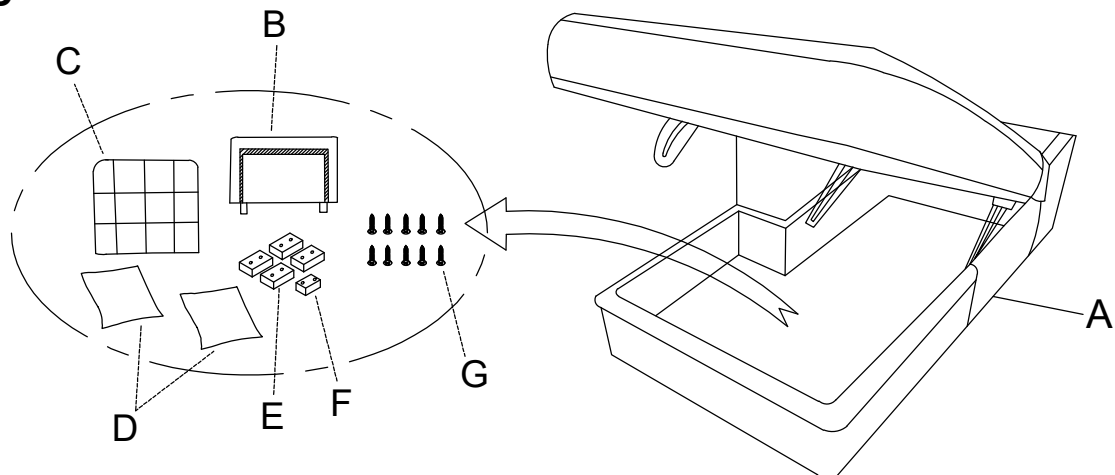

ASSEMBLING INSTRUCTIONS

ITEM NO: 9916DG-LC/9916GY-LC

(1/2) LEFT SIDE CHAISE WITH HIDDEN STORAGE

9916DG-RL/9916GY-RL

(2/2) RIGHT SIDE 2-SEATER WITH PULL-OUT BED

! It is recommended to install protective pads under all legs and supports to avoid damage or scratches when placing furniture on a wood floor or other hard surface, and to limit indentation and prevent discoloration if placing on carpet.

PARTS LIST - LC

NO.	DRAWING	QTY	DESCRIPTION
A		1 PC	LEFT SIDE CHAISE
B		1 PC	CHAISE BACK REST
C		1 PC	BACK CUSHION
D		2 PCS	PILLOW 16"*16"*6-1/2"
E		4 PCS	WOODEN LEG 4.5"*3-1/7"*2"
F		1 PC	WOODEN LEG 3-1/7"*3-1/7"*2"
G		10 PCS	SCREW M5*2"

PARTS LIST - RL

NO.	DRAWING	QTY	DESCRIPTION
H		1 PC	RIGHT SIDE 2-SEATER (leg pre-assembled)
I		1 PC	2 SEATER BACK REST
J		2 PCS	BACK CUSHION

STEP 1: - LC