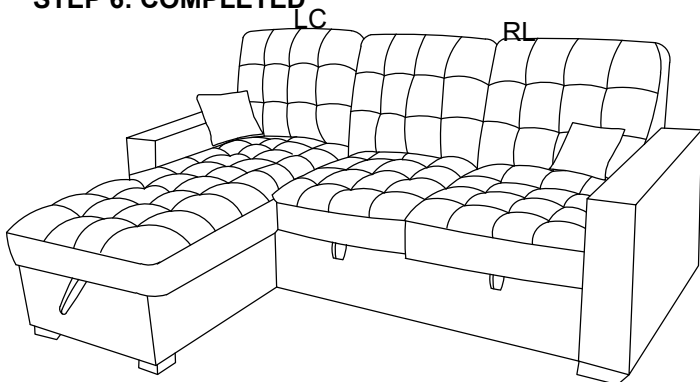

STEP 6: COMPLETED

Care Instruction for Textured Furniture:

In order to maintain the original appearance of your Textured Furniture, please follow below simple care procedures:

- Avoid exposing furniture directly to sunlight or heating and air conditioning outlets. Sunlight and or exposure to heating and air conditioning outlets will fade/damage Textured.
- Vacuum or wipe with a soft cloth to remove dust.
- Hardware may loosen over time. Periodically check to make sure all connection are tight, Re-tighten if necessary.

For items use on wooden floor, hard surfaces or carpets, it is recommended to Install protective pads under all legs and supports to avoid/prevent from damages/scratches and discoloration.