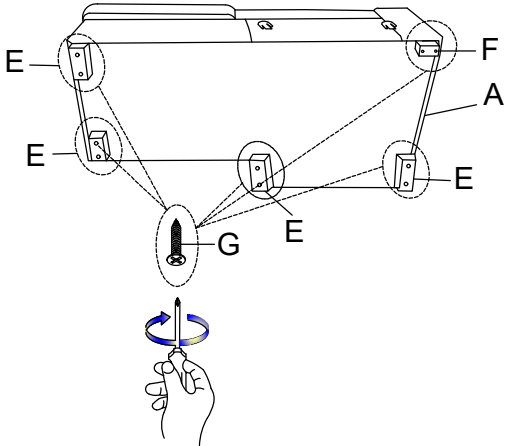

# ASSEMBLING INSTRUCTIONS

ITEM NO: 9916DG-LC/9916GY-LC

(1/2) LEFT SIDE CHAISE WITH HIDDEN STORAGE

9916DG-RL/9916GY-RL

(2/2) RIGHT SIDE 2-SEATER WITH PULL-OUT BED

**STEP 2:**

SCREWDRIVER NOT INCLUDED

**STEP 3:**