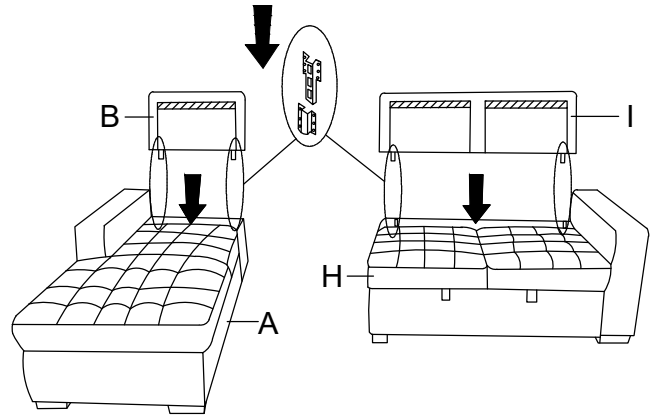

## STEP 1: - LC

# ASSEMBLING INSTRUCTIONS

ITEM NO: 9916DG-LC/9916GY-LC

(1/2) LEFT SIDE CHAISE WITH HIDDEN STORAGE

9916DG-RL/9916GY-RL

(2/2) RIGHT SIDE 2-SEATER WITH PULL-OUT BED

**STEP 2:**

SCREWDRIVER NOT INCLUDED

**STEP 3:**