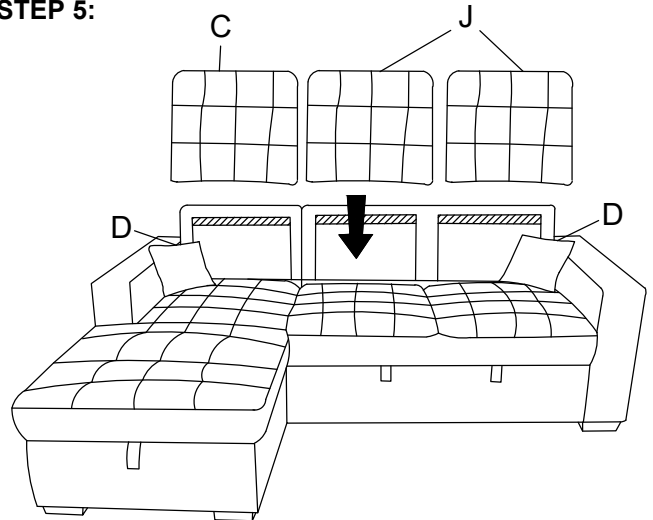

ASSEMBLING INSTRUCTIONS

ITEM NO: 9916DG-LC/9916GY-LC

(1/2) LEFT SIDE CHAISE WITH HIDDEN STORAGE

9916DG-RL/9916GY-RL

(2/2) RIGHT SIDE 2-SEATER WITH PULL-OUT BED

STEP 2:

SCREWDRIVER NOT INCLUDED

STEP 3:

STEP 4:

STEP 5:

STEP 6: COMPLETED

Care Instruction for Textured Furniture:

In order to maintain the original appearance of your Textured Furniture, please follow below simple care procedures:

- Avoid exposing furniture directly to sunlight or heating and air conditioning outlets. Sunlight and or exposure to heating and air conditioning outlets will fade/damage Textured.
- Vacuum or wipe with a soft cloth to remove dust.
- Hardware may loosen over time. Periodically check to make sure all connection are tight, Re-tighten if necessary.

For items use on wooden floor, hard surfaces or carpets, it is recommended to Install protective pads under all legs and supports to avoid/prevent from damages/scratches and discoloration.