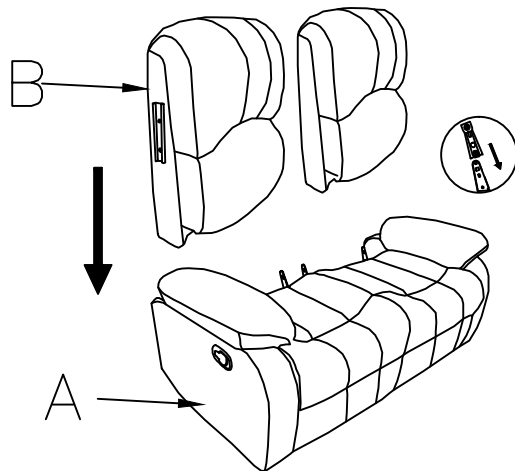

# ASSEMBLY INSTRUCTION

9700BRW/BLK/FCP-2 DOUBLE RECLINING LOVESEAT

## PART LIST:

A \* SEAT 1PC

B \* LEFT FACING BACKREST 1PC

C \* RIGHT FACING BACKREST 1PC

D \* LEFT EAR AND RIGHT EAR 2PCS

## STEP-1: