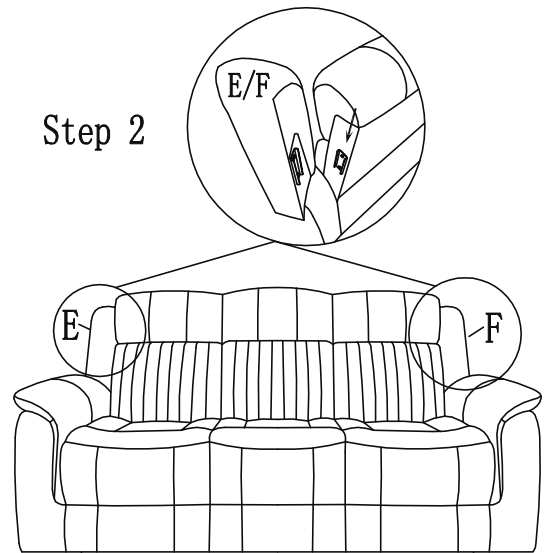

ASSEMBLING INSTRUCTIONS

ITEM NO: 9479BRG-3 DOUBLE RECLINING SOFA

NO.	PARTS LIST	QTY	DESCRIPTION
A		1	SEAT
B		1	LSF BACK REST
C		1	RSF BACK REST

NO.	HARDWARE LIST	QTY	DESCRIPTION
D		1	MIDDLE BACK REST
E		1	LSF EAR
F		1	RSF EAR

Step 1 # Align the femal metal bracket at the back onto the male metal bracket at the seat, insert back rest to the seat then push to the end and make sure it is fixed in position securely.

Step 2 # Align the metal bracket at the ear onto the male metal bracket at the back rest, push the ear down and make sune it is fixed in position securely.

Step 1

Step 2

Step 3 # Completed

CARE INTRUCTION POLYESTER FURNITURE

In order to maintain the original appearance of your polyester, please follow below simple care procedures.

°Avoid exposing furniture directly to sunlight or heating and air conditioning outlets. Exposure to sunlight or heating and air conditioning outlets will fade/damage polyester.

°Wipe gently with a damp soft cloth to remove dust , dirt and any grime build up.