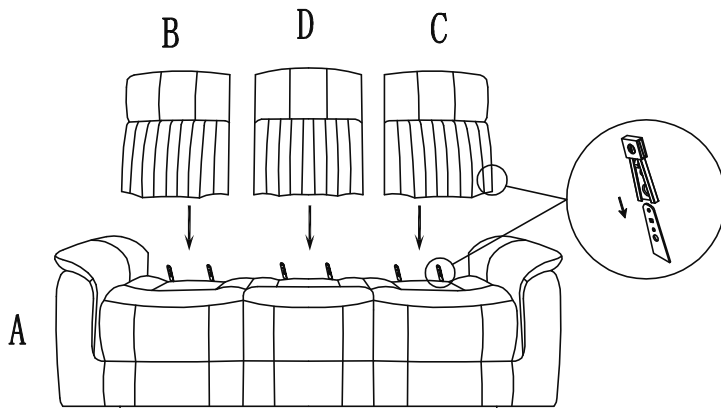

ASSEMBLING INSTRUCTIONS

ITEM NO: 9479BRG-3 DOUBLE RECLINING SOFA

NO.	PARTS LIST	QTY	DESCRIPTION
A		1	SEAT
B		1	LSF BACK REST
C		1	RSF BACK REST

NO.	HARDWARE LIST	QTY	DESCRIPTION
D		1	MIDDLE BACK REST
E		1	LSF EAR
F		1	RSF EAR

Step 1 # Align the femal metal bracket at the back onto the male metal bracket at the seat, insert back rest to the seat then push to the end and make sure it is fixed in position securely.

Step 2 # Align the metal bracket at the ear onto the male metal bracket at the back rest, push the ear down and make sune it is fixed in position securely.

Step 1