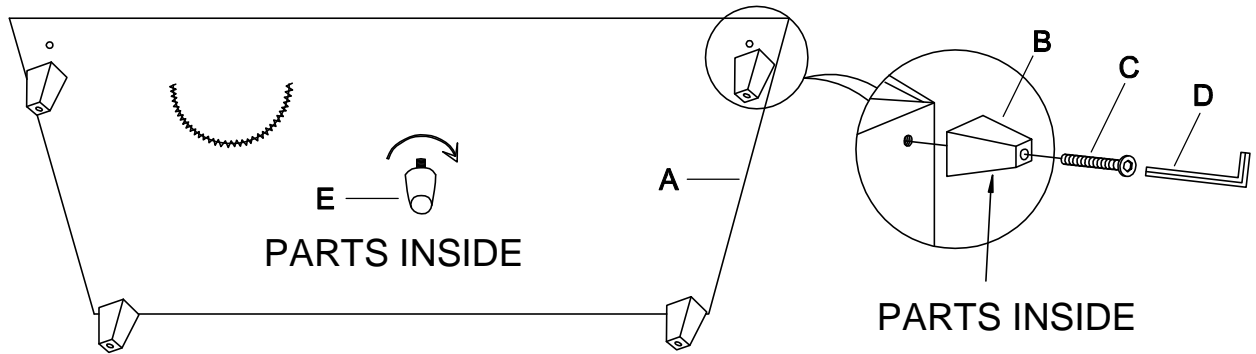

ASSEMBLY INSTRUCTION

ITEM NO: 9279BGY-3/9279CRM-3 SOFA

LEGS AND HARDWARE ARE STORED IN THE BOTTOM OF THE SEAT, PLEASE TAKE OUT FOR ASSEMBLY.

NO.	PARTS LIST	QTY	DESCRIPTION	NO.	HARDWARE LIST	QTY	DESCRIPTION
A		1	SOFA	B	 90mm*90mm*135mmH	4	WOODEN LEGS
				C	 M8*90mm	4	BOLTS
				D	 M5*100*38mm	1	ALLEN KEY
				E	 H135mm	1	PLASTIC MID FEET

ASSEMBLY INSTRUCTION

ITEM NO: 9279BGY-3/9279CRM-3 SOFA

STEP # 1

STEP # 2

CARE INSTRUCTION FOR LEATHER FURNITURE

In order to maintain the original appearance of your furniture, please follow below care procedures .