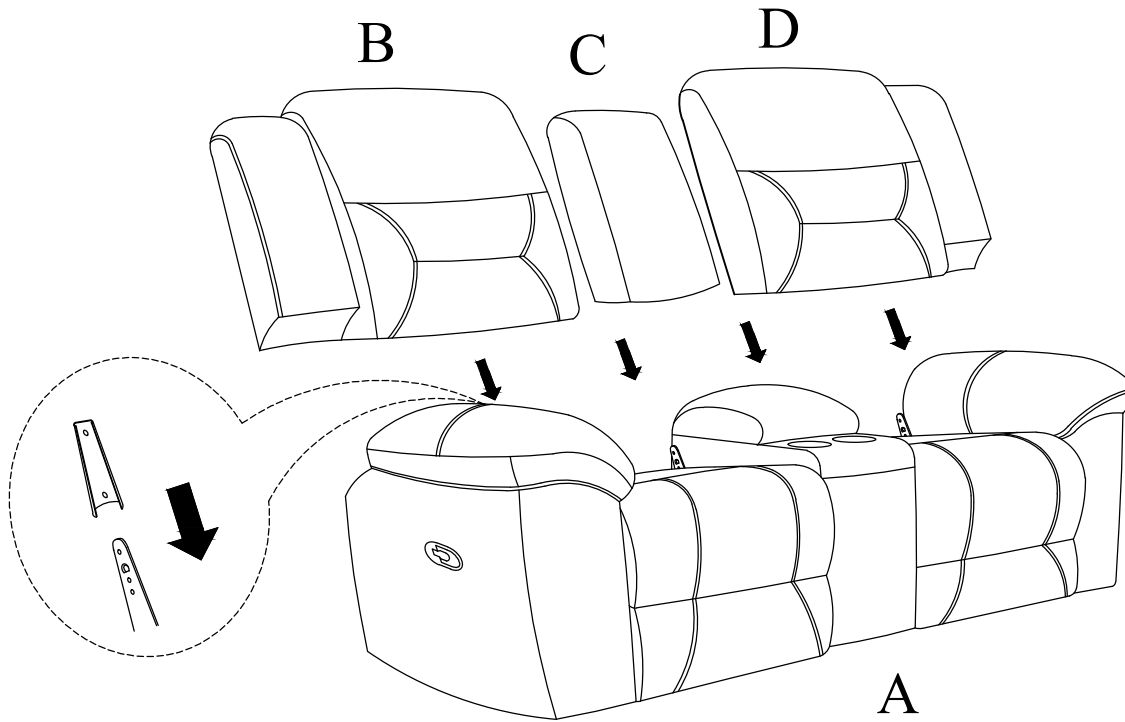

Assembly Instruction

ITEM NO.:8538BR-2

Double Reclining Love Seat with
Console, Brown

Back Rest are stored on the seat, please take out it for assembly hardware for assembly.

Note: Do not use power tools for assembly. Power tools increase the risk of over tightening which lead to splitting or cracking the wood.

Component list

No	Drawing	Qty	Description
A		1	SEAT
B		1	LSF BACK REST
C		1	CONSOLE BACK REST
D		1	RSF BACK REST

Step #1

Step #2

Step #3

Care Instruction for Polished Microfiber Furniture:

In order to maintain the original appearance of your Polished Microfiber Furniture, please follow below simple care procedures: