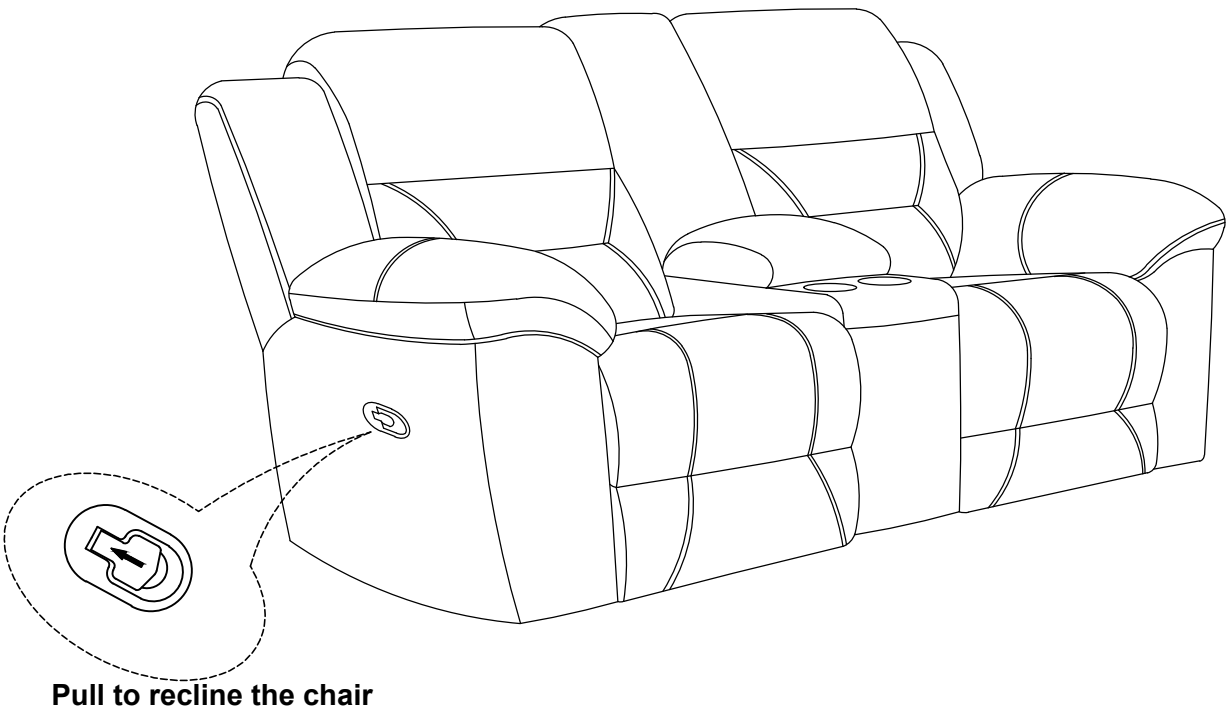

Assembly Instruction

ITEM NO.:8538BR-2

Double Reclining Love Seat with
Console, Brown

Back Rest are stored on the seat, please take out it for assembly hardware for assembly.

Note: Do not use power tools for assembly. Power tools increase the risk of over tightening which lead to splitting or cracking the wood.

Component list

No	Drawing	Qty	Description
A		1	SEAT
B		1	LSF BACK REST
C		1	CONSOLE BACK REST
D		1	RSF BACK REST

Step #1

Step #2

Step #3

Care Instruction for Polished Microfiber Furniture:

In order to maintain the original appearance of your Polished Microfiber Furniture, please follow below simple care procedures: