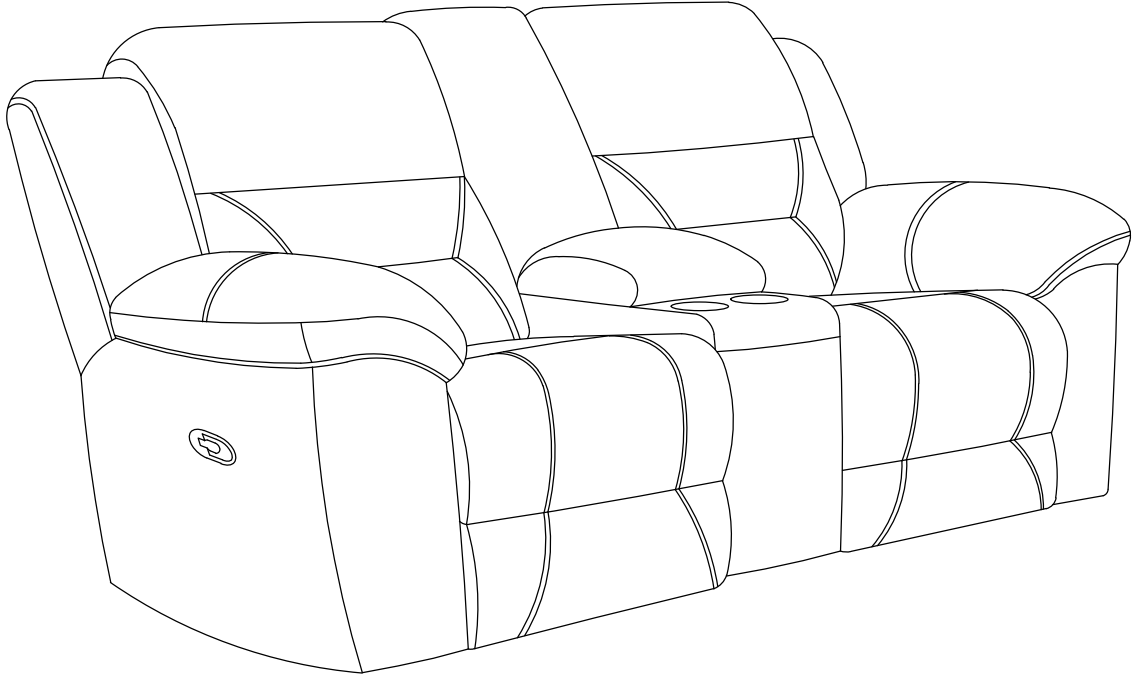

Assembly Instruction

ITEM NO.:8538BR-2

Double Reclining Love Seat with
Console, Brown

Back Rest are stored on the seat, please take out it for assembly hardware for assembly.

Note: Do not use power tools for assembly. Power tools increase the risk of over tightening which lead to splitting or cracking the wood.

Component list

No	Drawing	Qty	Description
A		1	SEAT
B		1	LSF BACK REST
C		1	CONSOLE BACK REST
D		1	RSF BACK REST

Step #1

Step #2

Step #3

Care Instruction for Polished Microfiber Furniture:

In order to maintain the original appearance of your Polished Microfiber Furniture, please follow below simple care procedures: