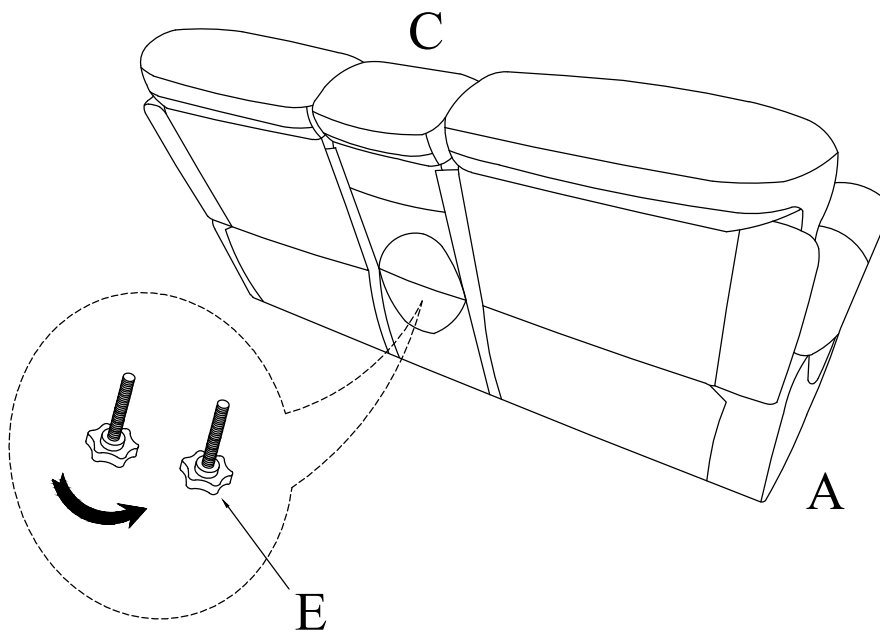

Assembly Instruction

ITEM NO.:8517BRW-2PW

Power Double Reclining Love Seat
with Center Console

Back Rest are stored at the bottom of love seat, please take out it for assembly hardware for assembly.

Note: Do not use power tools for assembly. Power tools increase the risk of over tightening which lead to splitting or cracking the wood.

Component list

No	Drawing	Qty	Description
A		1	SEAT
B		1	LSF BACK REST
C		1	CONSOLE BACK REST
D		1	RSF BACK REST
E		2	STAR KNOB
F		1	PLUG
G		1	ADAPTOR

Step #1

Step #2

Step #3

Care Instruction for Polished Microfiber Furniture: