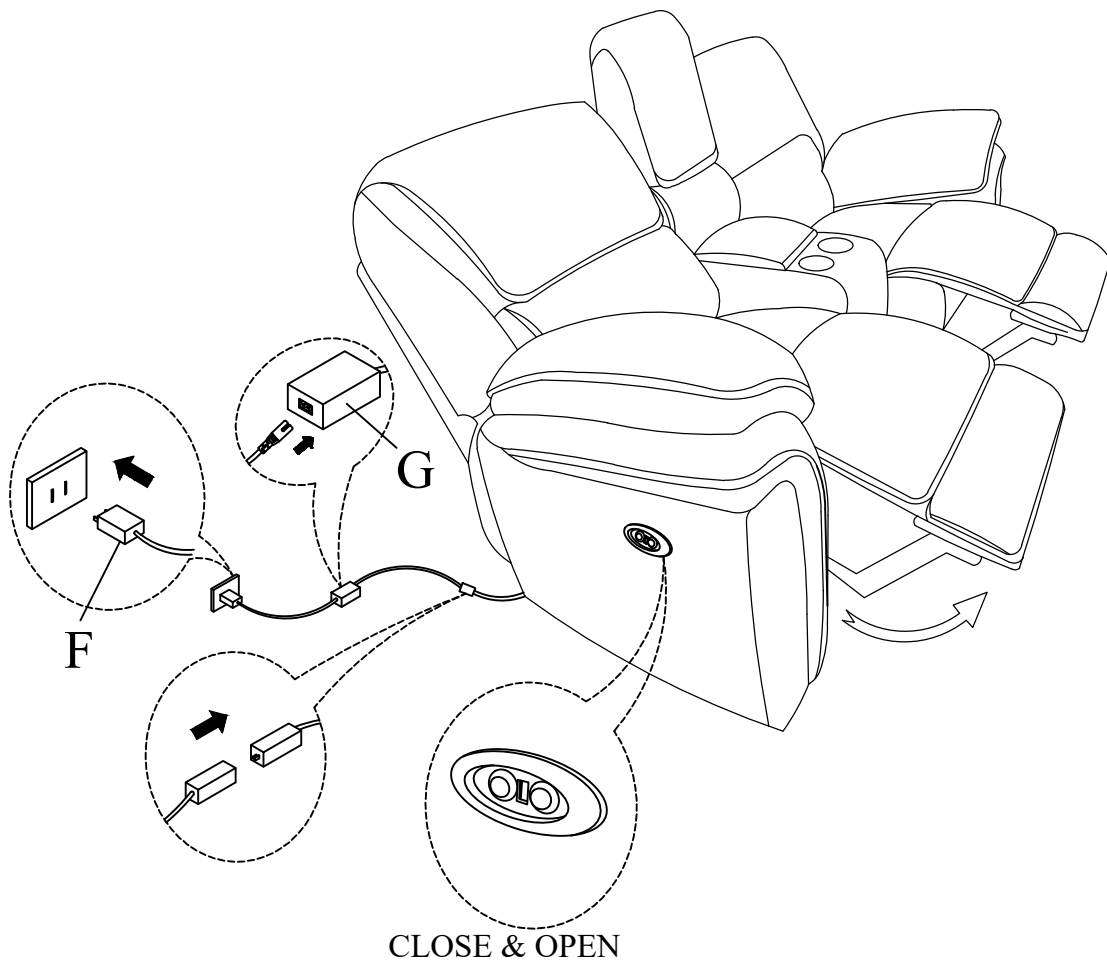

Assembly Instruction

ITEM NO.:8517BRW-2PW

Power Double Reclining Love Seat
with Center Console

Back Rest are stored at the bottom of love seat, please take out it for assembly hardware for assembly.

Note: Do not use power tools for assembly. Power tools increase the risk of over tightening which lead to splitting or cracking the wood.

Component list

No	Drawing	Qty	Description
A		1	SEAT
B		1	LSF BACK REST
C		1	CONSOLE BACK REST
D		1	RSF BACK REST
E		2	STAR KNOB
F		1	PLUG
G		1	ADAPTOR

Step #1

Step #2

Step #3

Care Instruction for Polished Microfiber Furniture: