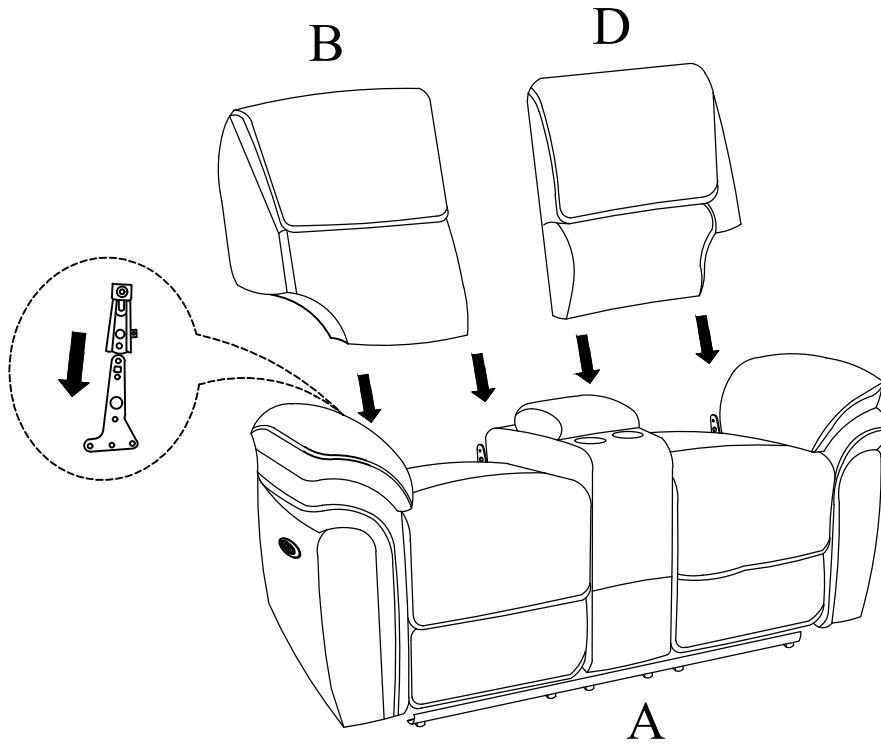

Assembly Instruction

ITEM NO.:8517BRW-2PW

Power Double Reclining Love Seat
with Center Console

Back Rest are stored at the bottom of love seat, please take out it for assembly hardware for assembly.

Note: Do not use power tools for assembly. Power tools increase the risk of over tightening which lead to splitting or cracking the wood.

Component list

No	Drawing	Qty	Description
A		1	SEAT
B		1	LSF BACK REST
C		1	CONSOLE BACK REST
D		1	RSF BACK REST
E		2	STAR KNOB
F		1	PLUG
G		1	ADAPTOR

Step #1

Step #2

Step #3

Care Instruction for Polished Microfiber Furniture: