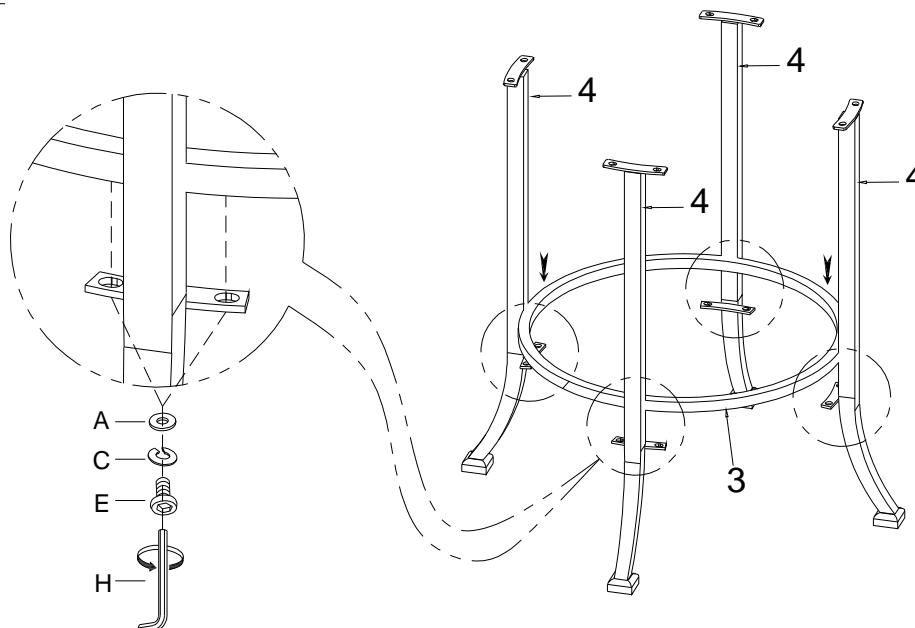

ITEM: 5967-29 Swivel Pub Height Chair

Thank you for purchasing this quality product. Be sure to check all packing material carefully for small parts which may have come loose inside the carton during shipment. Identify and count all parts and compare with the Parts List below.

! For items use on wooden floor, hard surfaces or carpets, it is recommended to install protective pads under all legs and supports to avoid/ prevent from damages/ scratches and discoloration.

! Pour les articles Utilisés sur un plancher en bois, des surfaces dures ou tapis, il est recommandé d'installer des mordaches de protection sous tous les jambes et prend en charge pour éviter/empecher de dommages/ rayures et la décoloration.

Hardware may loosen over time. Periodically check to make sure all connections are tight. Re-tighten if necessary.

STEP 2

STEP 3