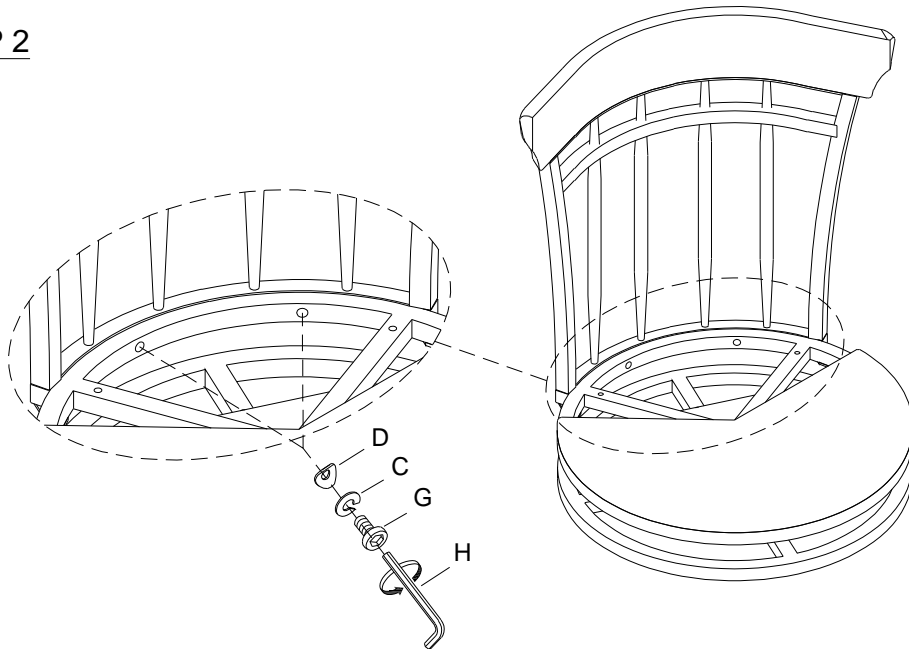

ITEM: 5967-29 Swivel Pub Height Chair

Thank you for purchasing this quality product. Be sure to check all packing material carefully for small parts which may have come loose inside the carton during shipment. Identify and count all parts and compare with the Parts List below.

! For items use on wooden floor, hard surfaces or carpets, it is recommended to install protective pads under all legs and supports to avoid/ prevent from damages/ scratches and discoloration.

! Pour les articles Utilisés sur un plancher en bois, des surfaces dures ou tapis, il est recommandé d'installer des mordaches de protection sous tous les jambes et prend en charge pour éviter/empecher de dommages/ rayures et la décoloration.

Hardware may loosen over time. Periodically check to make sure all connections are tight. Re-tighten if necessary.

STEP 2

STEP 3