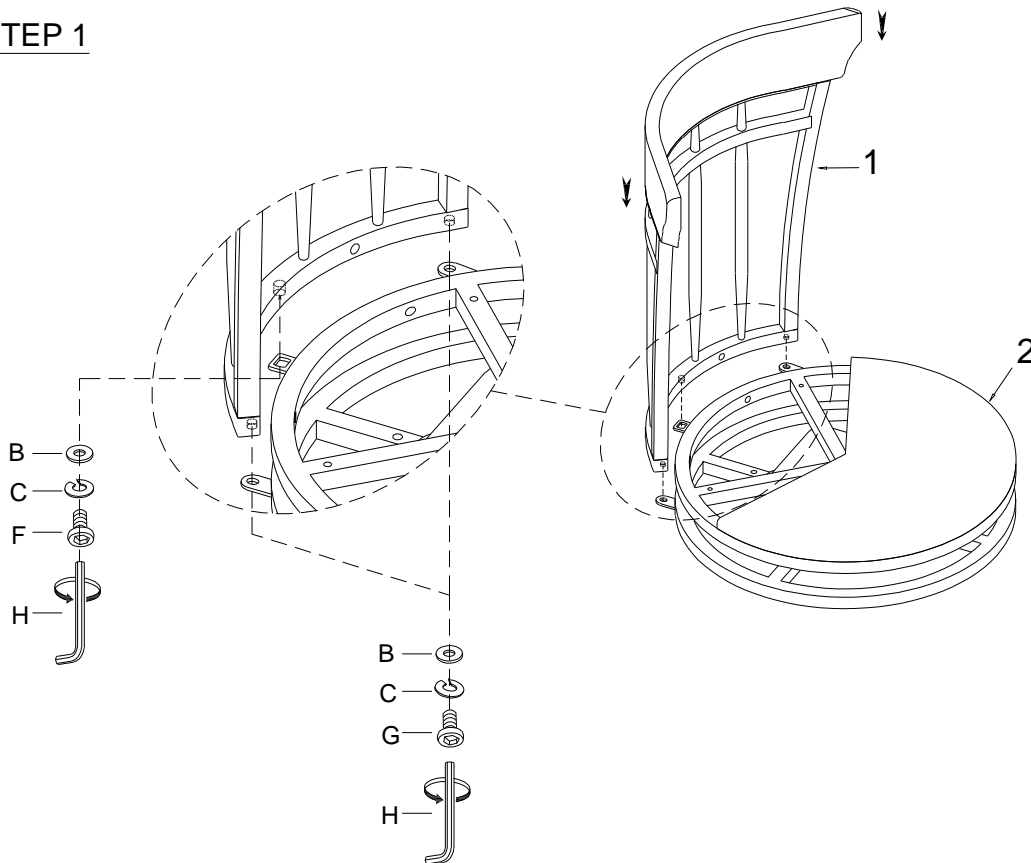

STEP 1

MADE IN VIETNAM

HARDWARE LIST

NO	DRAWING	Q' TY	DESCRIPTION
A		16	Ø1/4" x 13mm Flat Washer
B		3	Ø1/4" x 16mm Flat Washer
C		21	Ø1/4" Spring Washer
D		2	Ø1/4" x 16mm Camber Washer
E		8	Ø1/4" x 13mm Allen bolt
F		9	Ø1/4" x 16mm Allen bolt
G		4	Ø1/4" x 28mm Allen bolt
H		1	4mm Allen Key

PARTS LIST

NO	DRAWING	Q' TY	DESCRIPTION
1		1	CHAIR BACK
2		1	SEAT FRAME WITH SEAT CUSHION
3		1	ROUND METAL
4		4	METAL LEG