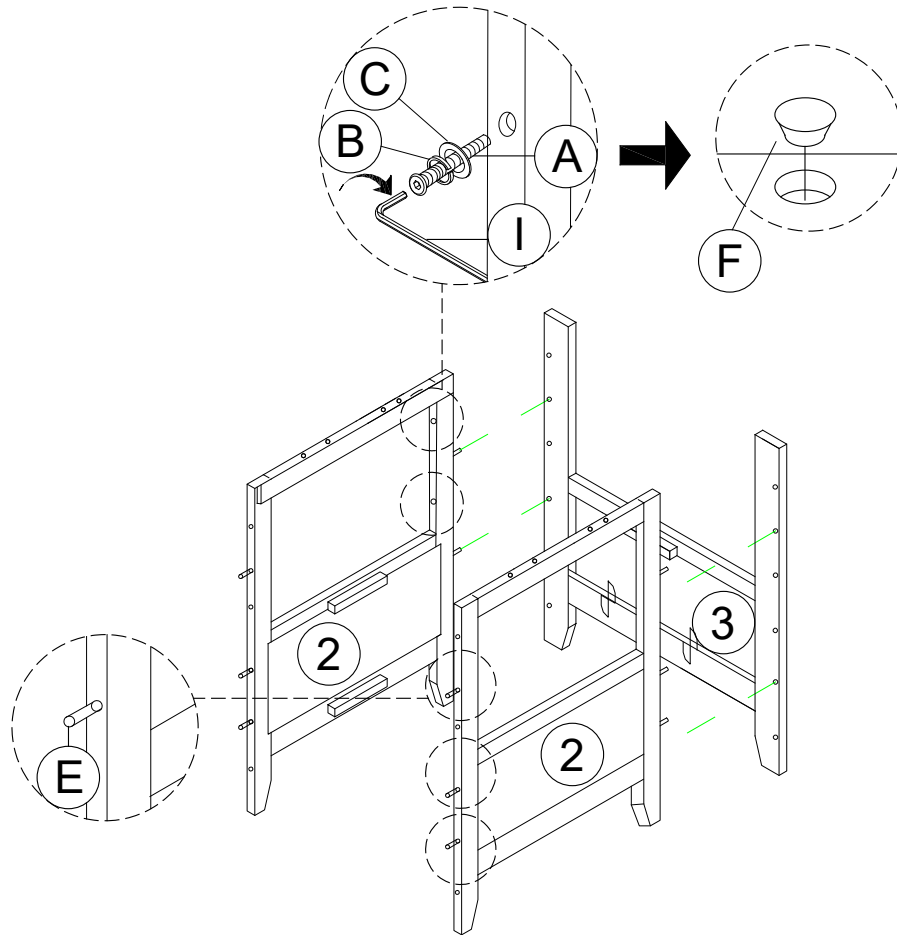

STEP 1 / ÉTAPE 1

STEP 2 / ÉTAPE 2