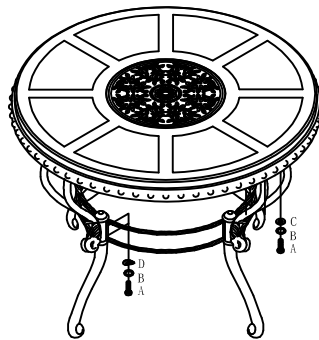

ASSEMBLY INSTRUCTION

MODLE:#5553-01/04/05

Thank you for purchasing this quality product. Be sure to check all packing material carefully for small parts which may have come loose inside the carton during shipment. Identify and count all parts and compare with the Parts List below.

ITEM: 5553-01

ITEM: 5553-04

ITEM: 5553-05

ITEM: 5553-01/04

NO:	DRAWING	Q' TY	DESCRIPTION
A		20	1/4" ALLEN BOLT
B		20	1/4" SPRING WASHER
C		12	1/4" METAL WASHER
D		8	1/4" CAMBER WASHER
E		1	4mm HEX. WRENCH

MADE IN CHINA

ITEM: 5553-05

NO:	DRAWING	Q' TY	DESCRIPTION
A		18	1/4" ALLEN BOLT
B		18	1/4" SPRING WASHER
C		10	1/4" METAL WASHER
D		8	1/4" CAMBER WASHER
E		1	4mm HEX. WRENCH

MADE IN CHINA