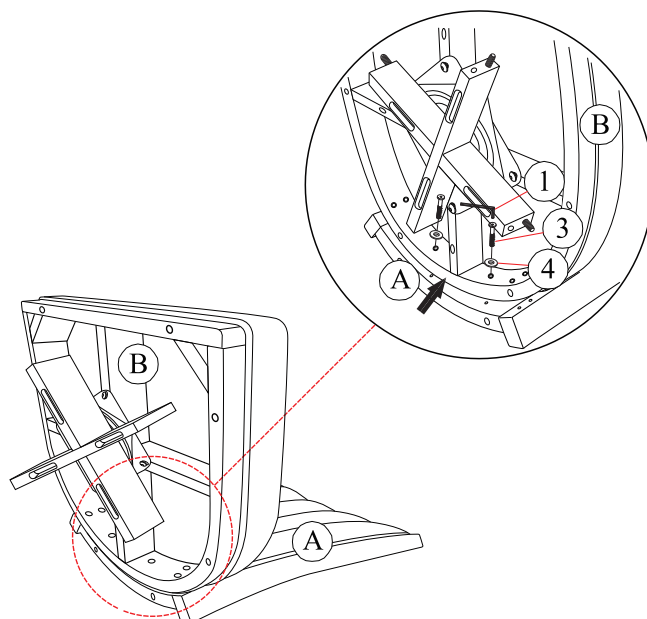

STEP 2 / ÉTAPE 2