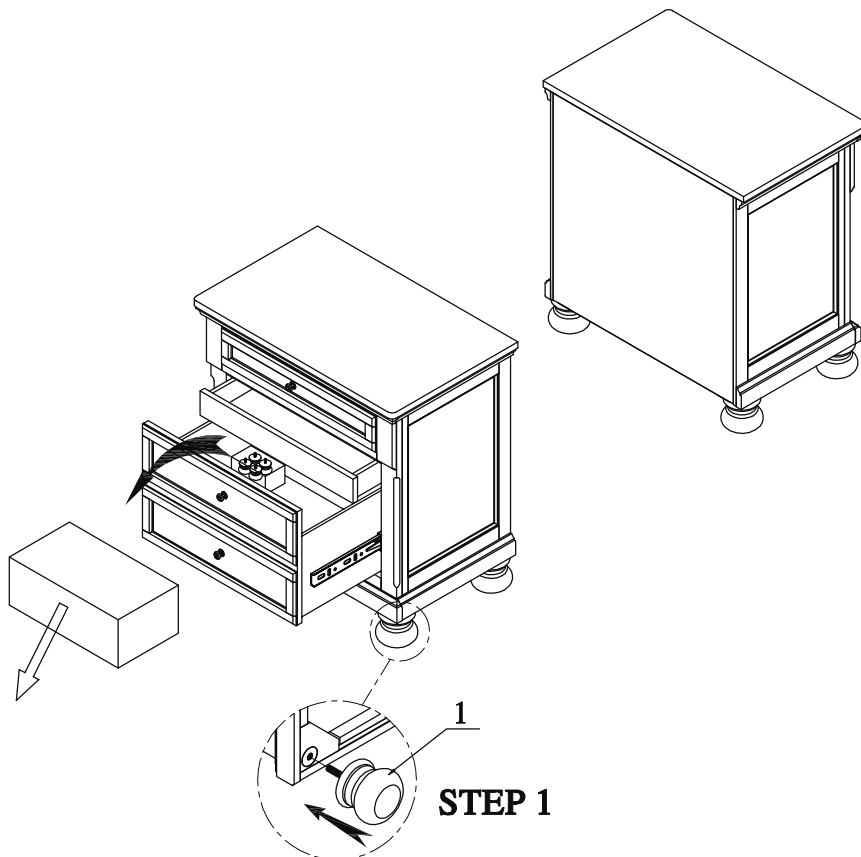

ITEM:2259GY/W-4 NIGHT STAND

Thank you for purchasing this quality product. Be sure to check all packing material carefully for small parts which may have come loose inside the carton during shipment. Identify and count all parts and compare with the Parts List below.

PARTS LIST

NO.	DRAWING	QTY	DESCRIPTION
1		4	BUN FEET