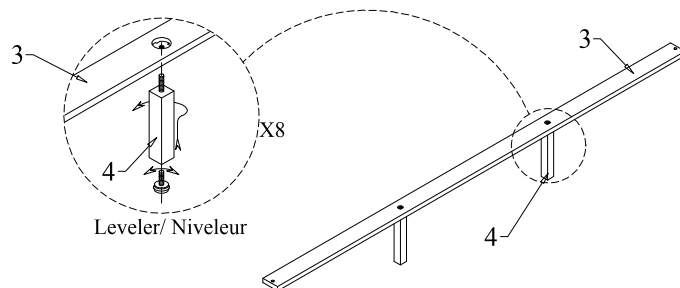

STEP 2/ ÉTAPE 2