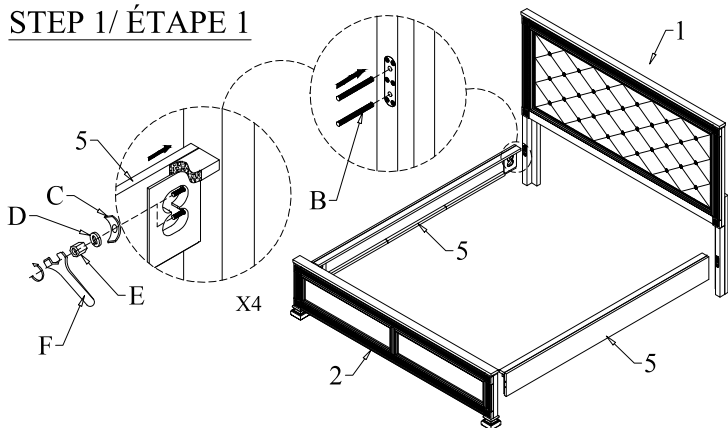

STEP 1/ ÉTAPE 1