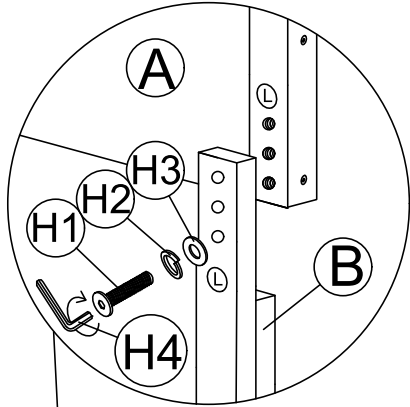

STEP 2 / ÉTAPE 2 :

STEP 1 / ÉTAPE 1 :