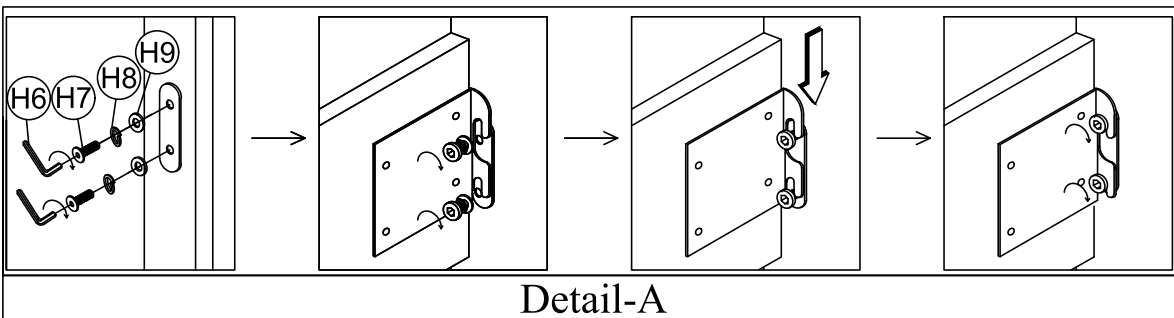

| HARDWARE LIST / LISTE DE QUINCAILLERIE | | | | |
|--|--------------------------------------|---------------------------|--------|-------|
| No. | Descriptions | Size | Sketch | Qty. |
| H1 | JCBC Bolt / Boulon | M6 x 40mm (Blk) | | 6 Pcs |
| H2 | Spring Washer / Rondelle D' Arrêt | M6 x 6.4 x 1.7mm (Blk) | | 6 Pcs |
| H3 | Flat Washer / Rondelle Plate | M6 x 19 x 1mm (Blk) | | 6 Pcs |
| H4 | Allen Key / Clé Allen | M4 (Blk) | | 1 Pc |
| H5 | P/H Rattan Screw / Vis | 32MM | | 8 Pcs |
| H6 | Allen Key / Clé Allen | M5 (Blk) | | 1 Pc |
| H7 | JCBC Bolt / Boulon | M8 x 25mm (RB) | | 8 Pcs |
| H8 | Spring Washer / Rondelle D' Arrêt | M8 x 8.3 x 2.1mm (Blk) | | 8 Pcs |
| H9 | Flat Washer / Rondelle Plate | M8 x 16 x 1.5mm (Blk) | | 8 Pcs |

* Above Hardware are packed in 1955K-1 for Assembly.

STEP 2 / ÉTAPE 2 :

STEP 1 / ÉTAPE 1 :

OR

Detail-A

COMPLETED ASSEMBLY

Detail-A

STEP 3 / ÉTAPE 3 :