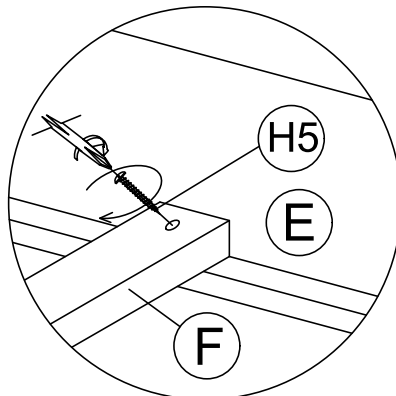

STEP 4 / ÉTAPE 4 :