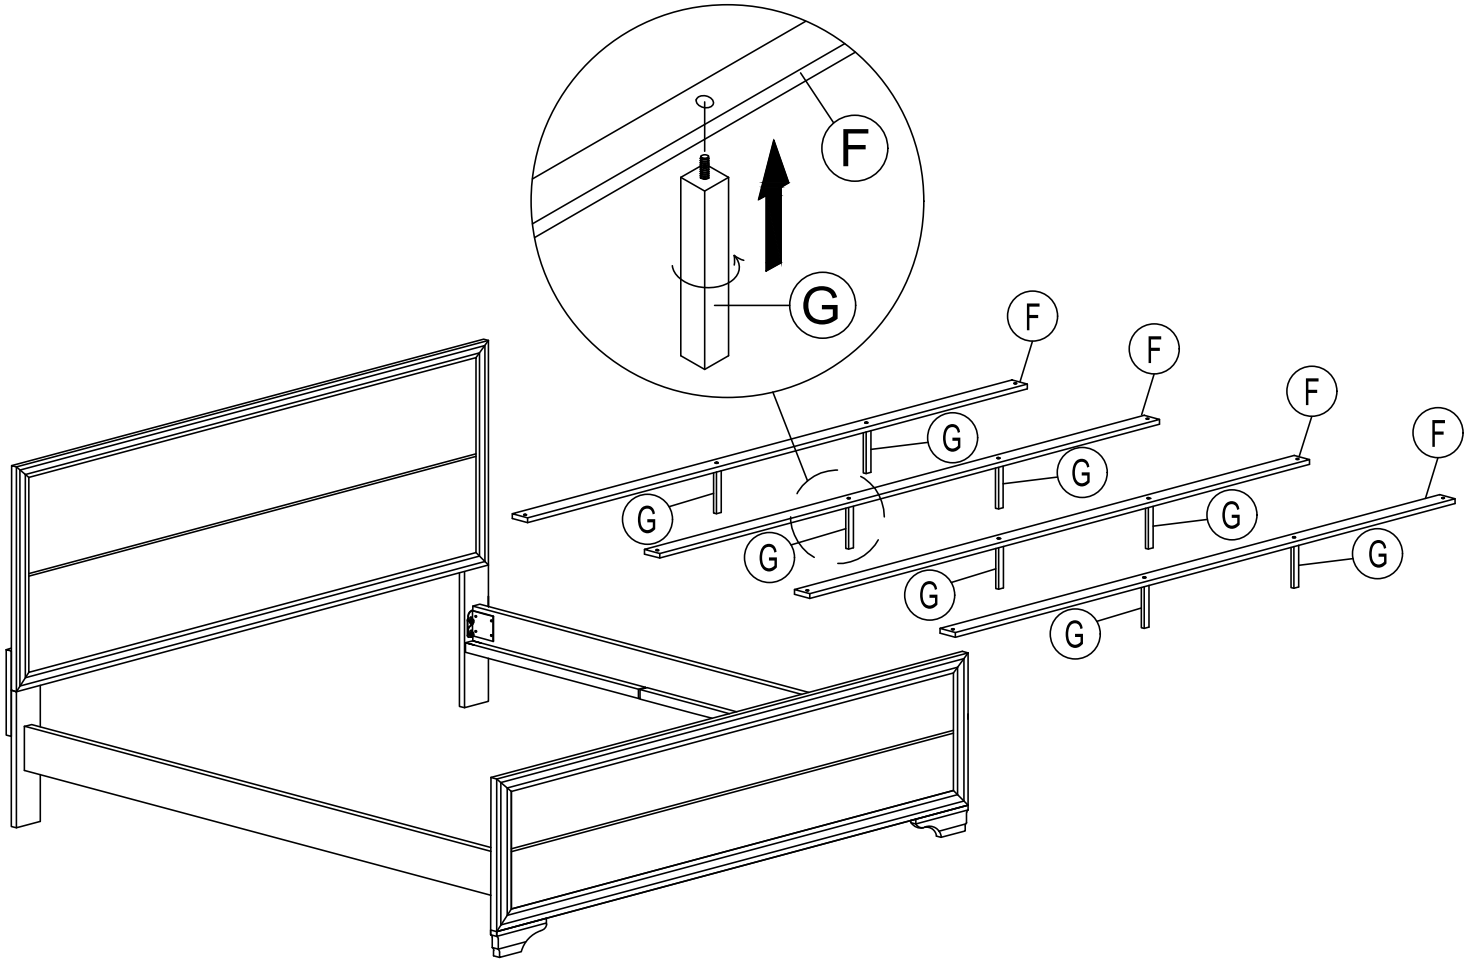

| HARDWARE LIST / LISTE DE QUINCAILLERIE | | | | |
|--|--------------------------------------|---------------------------|--------|-------|
| No. | Descriptions | Size | Sketch | Qty. |
| H1 | JCBC Bolt / Boulon | M6 x 40mm (Blk) | | 6 Pcs |
| H2 | Spring Washer / Rondelle D' Arrêt | M6 x 6.4 x 1.7mm (Blk) | | 6 Pcs |
| H3 | Flat Washer / Rondelle Plate | M6 x 19 x 1mm (Blk) | | 6 Pcs |
| H4 | Allen Key / Clé Allen | M4 (Blk) | | 1 Pc |
| H5 | P/H Rattan Screw / Vis | 32MM | | 8 Pcs |
| H6 | Allen Key / Clé Allen | M5 (Blk) | | 1 Pc |
| H7 | JCBC Bolt / Boulon | M8 x 25mm (RB) | | 8 Pcs |
| H8 | Spring Washer / Rondelle D' Arrêt | M8 x 8.3 x 2.1mm (Blk) | | 8 Pcs |
| H9 | Flat Washer / Rondelle Plate | M8 x 16 x 1.5mm (Blk) | | 8 Pcs |

* Above Hardware are packed in 1955K-1 for Assembly.

STEP 2 / ÉTAPE 2 :

STEP 1 / ÉTAPE 1 :

OR

Detail-A

COMPLETED ASSEMBLY

Detail-A

STEP 3 / ÉTAPE 3 :