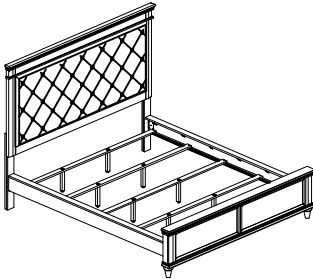

ASSEMBLY INSTRUCTION INSTRUCTIONS D'ASSEMBLAGE

ITEM NO : 1928K CAL KING BED / GRAN LIT

1928K-1 KING HEADBOARD

1928K-2 KING FOOTBOARD

1928K-3CK CAL KING SIDE RAILS W/TOP CROWN

Thank you for purchasing the product. Please take time to read and follow the instruction below. Check that you have all parts and hardware before assembly. Parts apparently missing are often found in the packing materials. If you do not have all the parts listed, have your dealer contact us and they will be sent to you immediately.

HEADBOARD, FOOTBOARD & SIDE RAIL TETE DE LIT, PIED DE LIT & LONGERON

PART LIST LISTE DE PIÈCES		
NO	DESCRIPTION	QTY/PCS
1	HEADBOARD / TETE DE LIT	1 PC
2	FOOTBOARD / PIED DE LIT	1 PC
3	SIDE RAIL / LONGERON	2 PCS
4	SLAT / LATTES	4 PCS
5	SUPPORT LEG / SUPPORT POUR TRANSVERSE	8 PCS