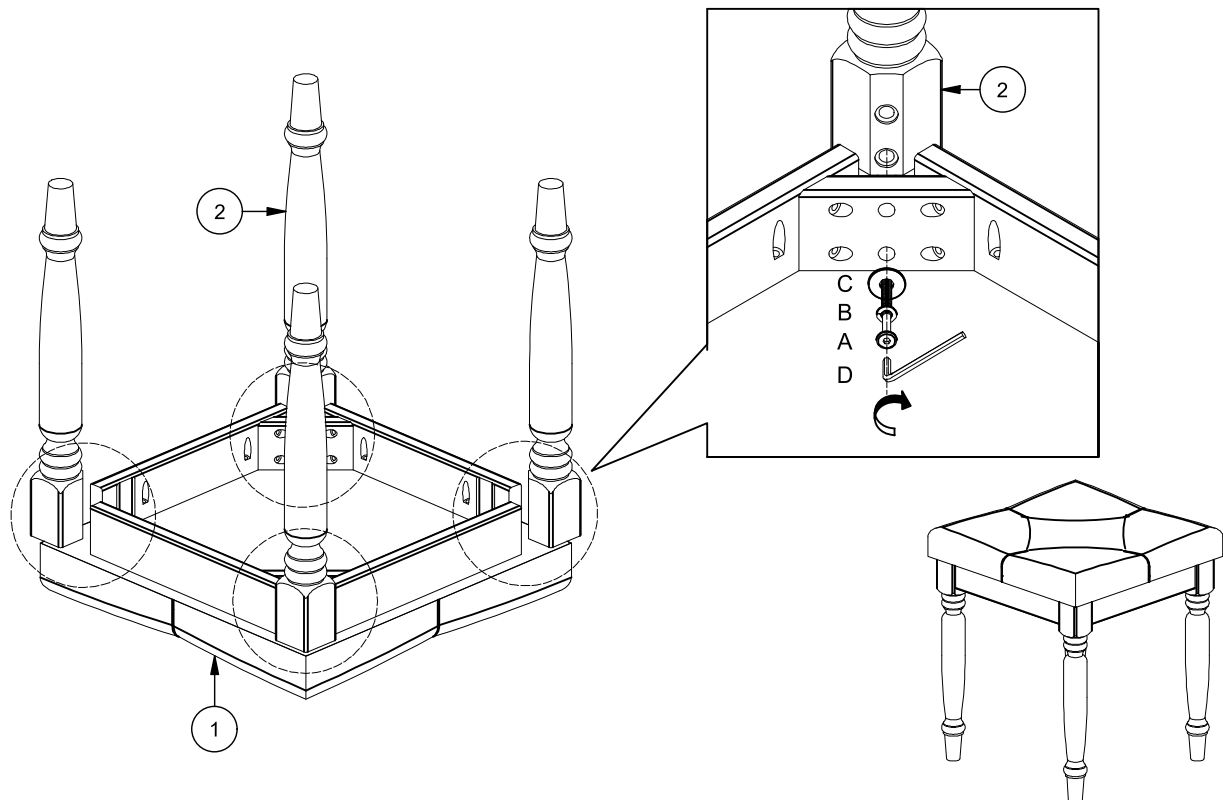

ASSEMBLY INSTRUCTION INSTRUCTIONS D'ASSEMBLAGE

ITEM NO : 1928-14 VANITY STOOL / TABOURET

Thank you for purchasing the product. Please take time to read and follow the instruction below. Check that you have all parts and hardware before assembly. Parts apparently missing are often found in the packing materials. If you do not have all the parts listed, have your dealer contact us and they will be sent to you immediately.

PARTS LIST / LISTE DES PIÈCES			
NO	DESCRIPTION	PART	QTY/PCS
1	CUSHION SEAT / SIÈGE COUSSINÉ		1 PC
2	LEG / PIED		4 PCS

HARDWARE LIST / LISTE DE QUINCAILLERIE			
NO	DESCRIPTION	PART	QTY/PCS
A	JCBC BOLT / BOULON M6 x 1.0 x 60mm		8 PCS
B	SPRING WASHER / RONDELLE D'ARRÊT 1/4" x 9/32" x 15/32" x 0.04"		8 PCS
C	FLAT WASHER / RONDELLE PLATE 1/4" x 9/32" x 3/4" x 0.04"		8 PCS
D	ALLEN KEY / CLÈ ALLEN M4 x 65mm		1 PC