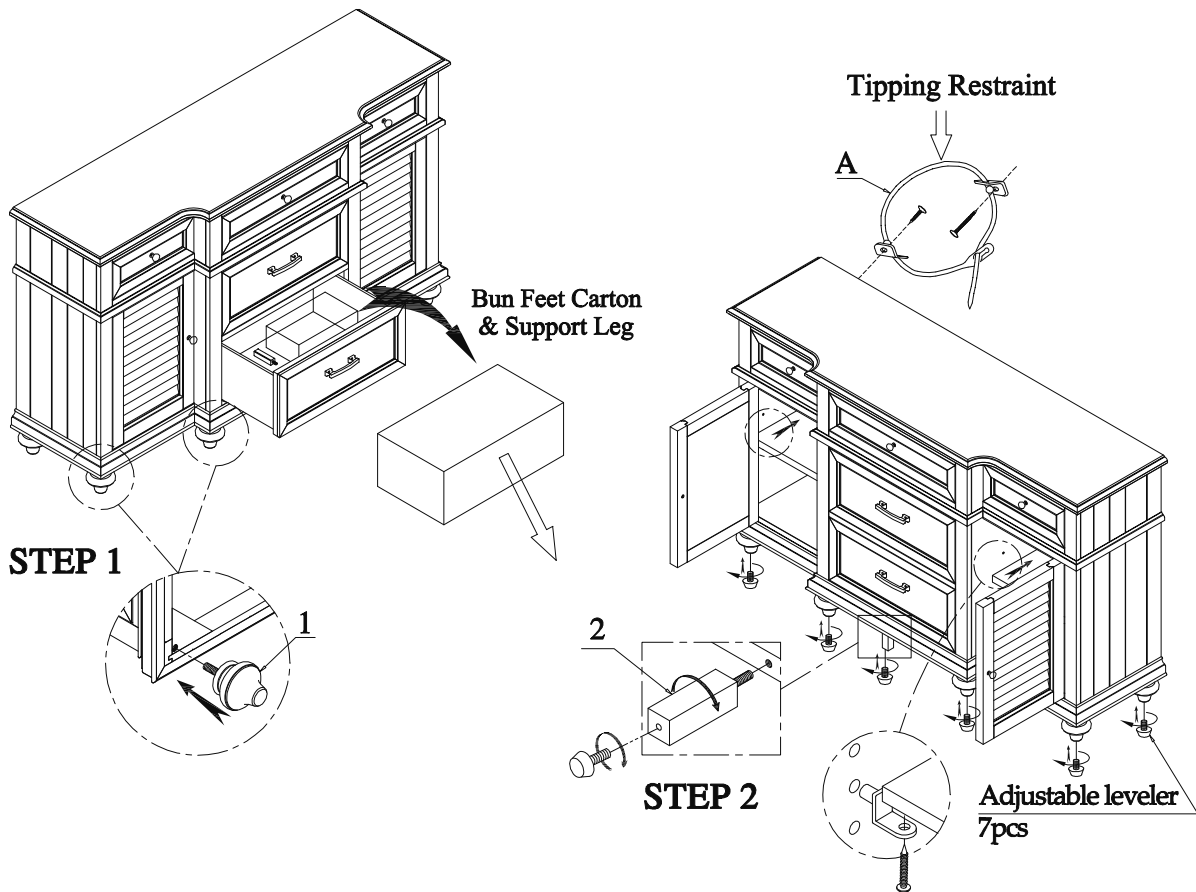

ITEM: 1689BR-55 BUFFET

Thank you for purchasing this quality product. Be sure to check all packing material carefully for small parts which may have come loose inside the carton during shipment. Identify and count all parts and compare with the Parts List below.

MADE IN VIETNAM

PARTS LIST

NO.	DRAWING	QTY	DESCRIPTION
1		6	BUN FEET
2		1	CENTER SUPPORT LEG

HARDWARE LIST

A	FURNITURE TIPPING RESTRAINT			
Strap	Anchor	Brackets	Screw (Ø8x1")	Screw (Ø8x5/8")
1pc	1pc	2pcs	1pc	1pc