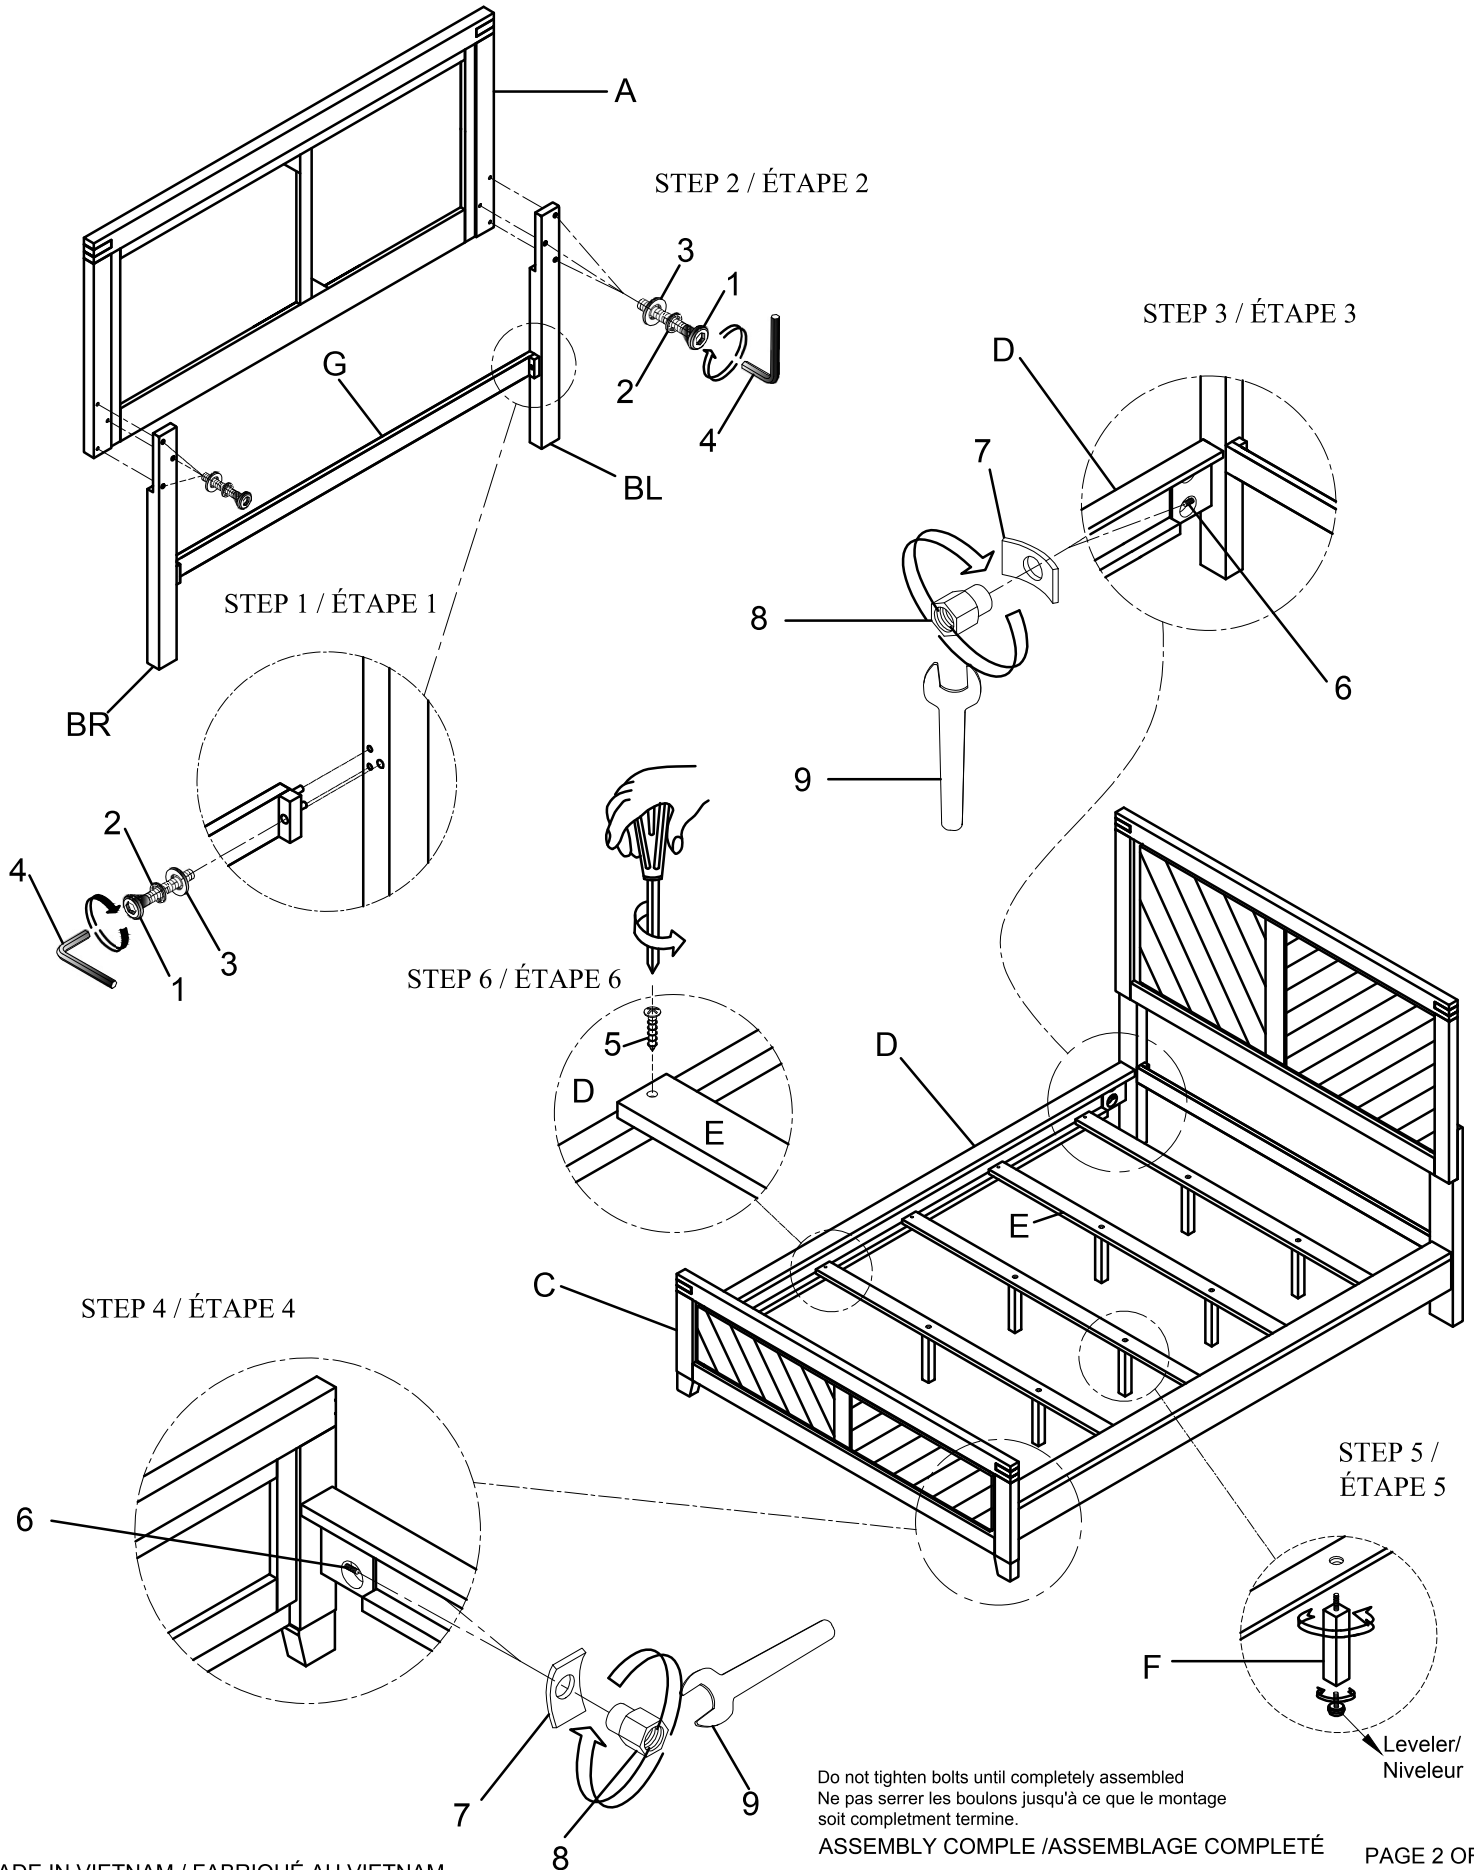

Do not tighten bolts until completely assembled
Ne pas serrer les boulons jusqu'à ce que le montage soit complètement terminé.