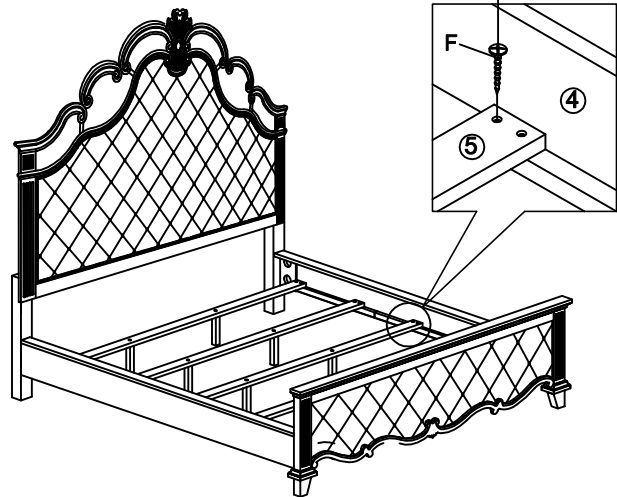

HOME ELEGANCE

ASSEMBLY INSTRUCTION

Item No.:
 1429K - 1 (1/3) California/Eastern King Headboard
 1429K - 2 (2/3) California/Eastern King Footboard & Slats
 1429 - 3CK(3/3) California King Side Rails with Crown

Step 3

Step 4

Hardware List In - 1

NO.	Description	Figure	Q'TY
A	Flat washer 5/16"		8PCS
B	Bolt 5/16" x 1.5"L		8PCS
C	Allen Key		1PC

Hardware List In - 2

NO.	Description	Figure	Q'TY
D	Bolt 1/4" x 1.25"L		10PCS
E	Allen Key		1PC
F	Screw Ø8*Ø4*1.25"L		20PCS