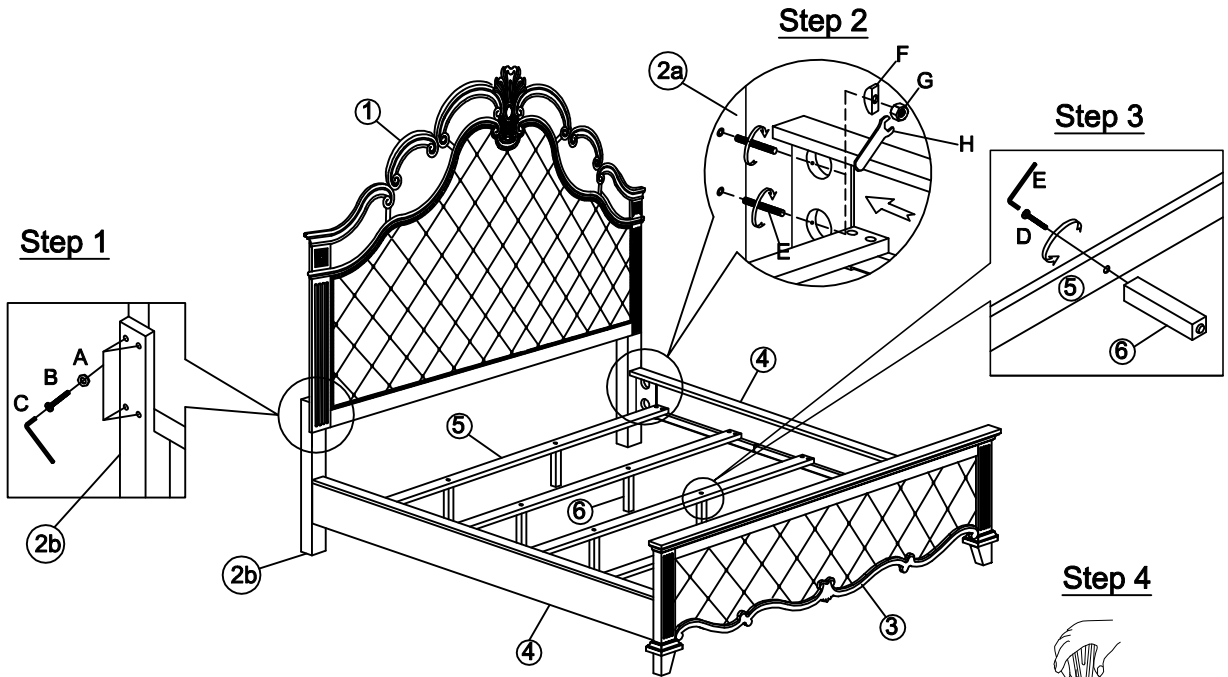

HOME ELEGANCE

ASSEMBLY INSTRUCTION

Item No.:
 1429K - 1 (1/3) California/Eastern King Headboard
 1429K - 2 (2/3) California/Eastern King Footboard & Slats
 1429 - 3CK(3/3) California King Side Rails with Crown

- * Thank you for purchasing this quality product.
- * Foundation/box spring required, sold separately.
- * Be sure to check all packing material carefully for small Hardware that may have come loose inside the carton during shipment.
- * Identify, count all hardware, and compare with the hardware listed below.

Step 3

Step 4

Hardware List In - 1

NO.	Description	Figure	Q'TY
A	Flat washer 5/16"		8PCS
B	Bolt 5/16" x 1.5"L		8PCS
C	Allen Key		1PC

Hardware List In - 2

NO.	Description	Figure	Q'TY
D	Bolt 1/4" x 1.25"L		10PCS
E	Allen Key		1PC
F	Screw Ø8*Ø4*1.25"L		20PCS