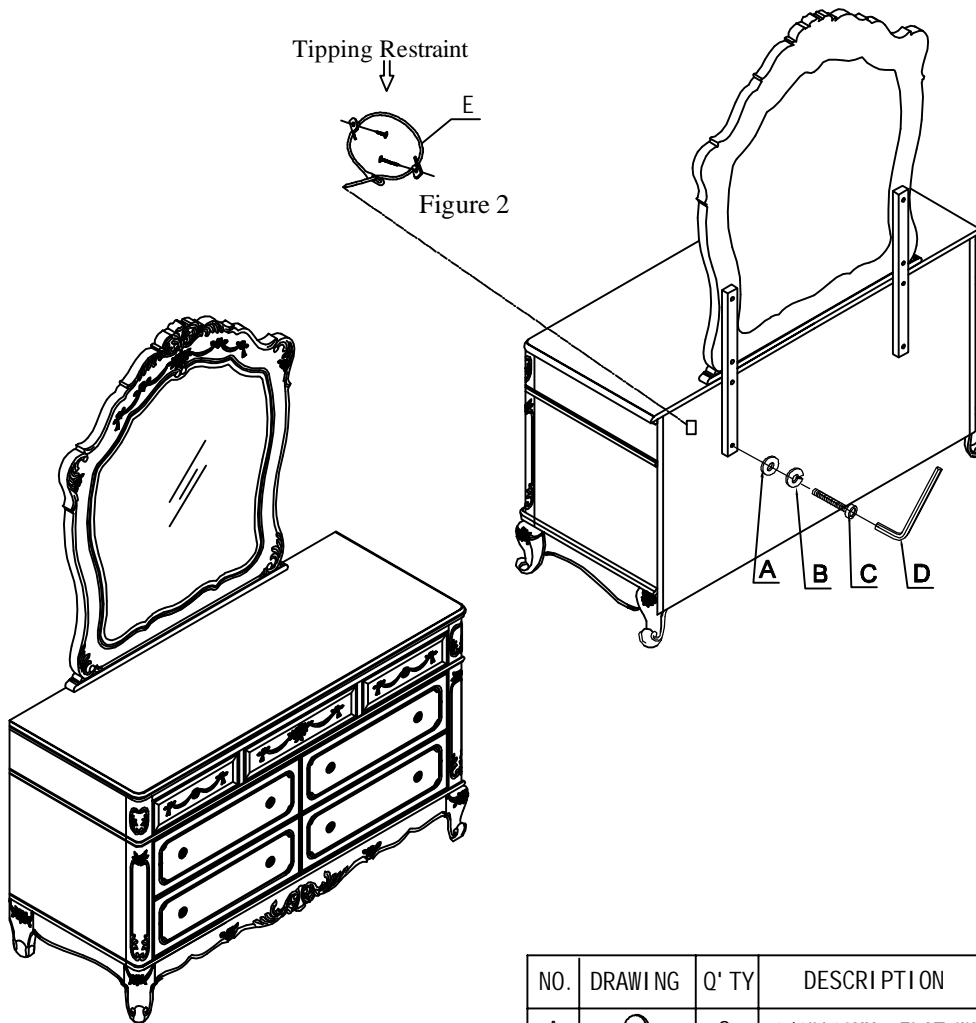

H O M E E L E G A N C E

MODEL: 1386-5, 6 DRESSER&MIRROR

Thank you for purchasing this quality product. Be sure to check all packing material carefully for small parts which may have come loose inside the carton during shipment. Identify and count all parts and compare with the Parts List below.

NO.	DRAWING	Q' TY	DESCRIPTION
A		8	1/4"*19MM FLAT WASHER
B		8	1/4" SPRING WASHER
C		8	1/4*1-3/8" BOLT
D		1	4mm HEX-HEAD WRENCH
E		1	TIPPING RESTRAINT