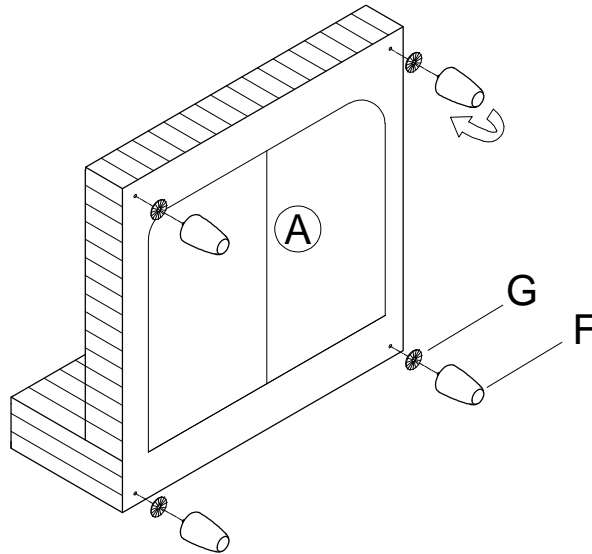

ASSEMBLY INSTRUCTION

ITEM NO: 9688GY-AC / ARMLESS CHAIR.

STEP 2: