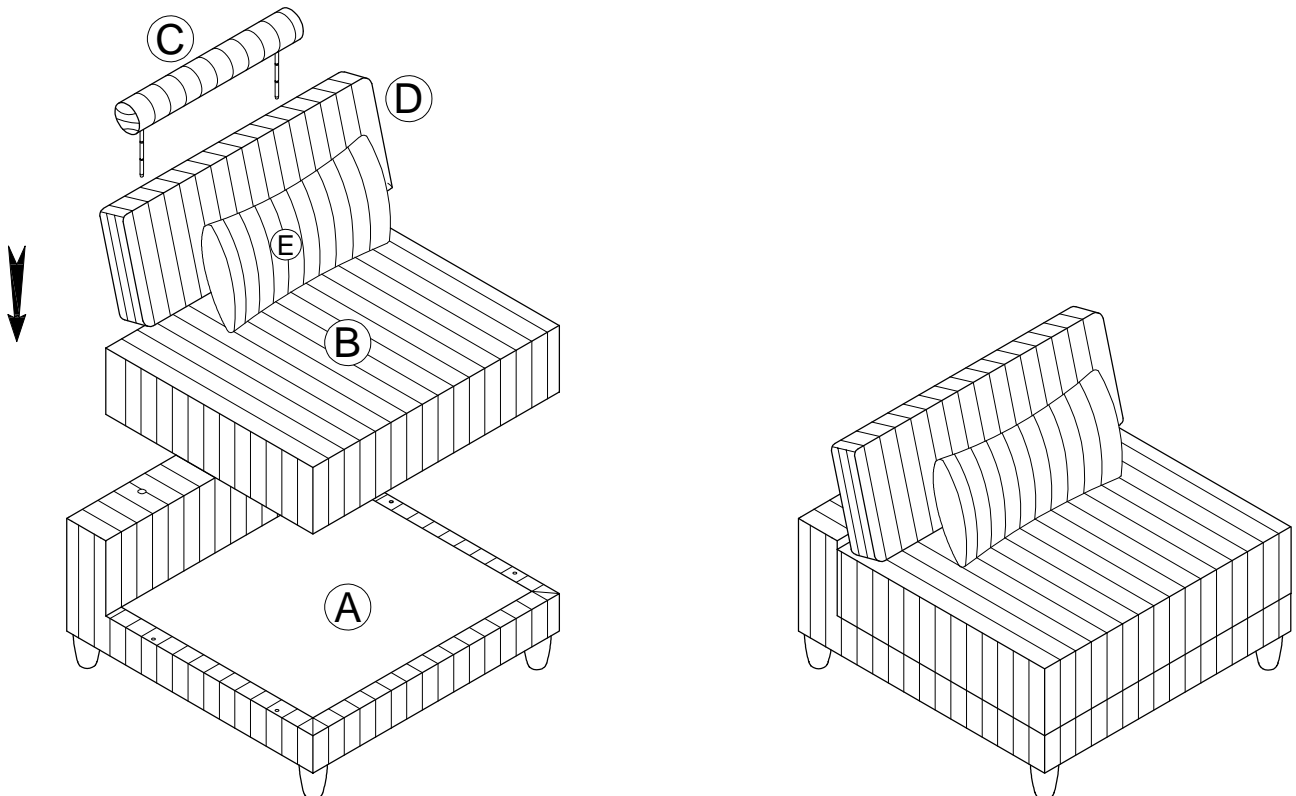

STEP 3 (Completed) :

CARE INSTRUCTION FOR FABRIC FURNITURE

In order to maintain the original appearance of your fabric furniture, please follow below simple care procedures.

°Avoid exposing furniture directly to sunlight or heating and air conditioning outlets. Exposure to sunlight or heating and air conditioning outlets will fade/damage fabric.

°Wipe gently with a damp soft cloth to remove dust, dirt and any grime build up.