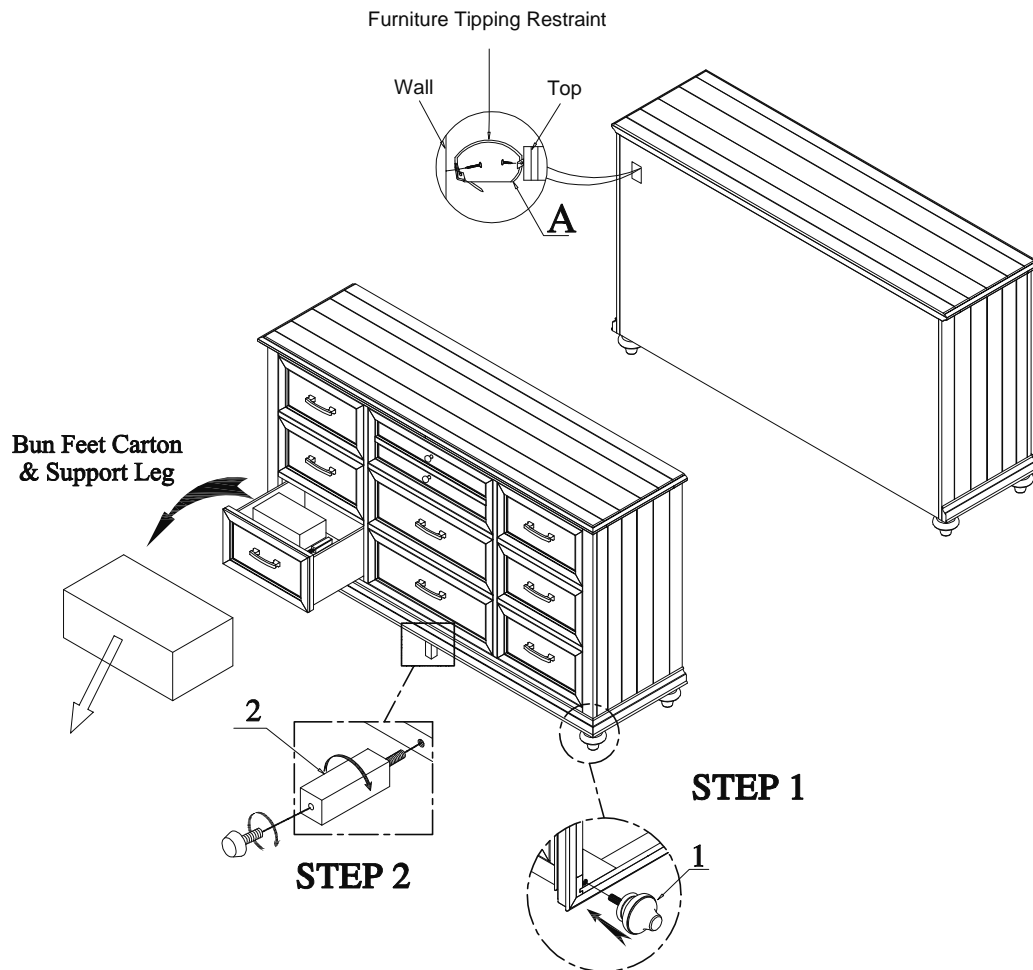

ITEM: 1689-5 DRESSER

Thank you for purchasing this quality product. Be sure to check all packing material carefully for small parts which may have come loose inside the carton during shipment. Identify and count all parts and compare with the Parts List below.

MADE IN VIETNAM

PARTS LIST

NO.	DRAWING	QTY	DESCRIPTION
1		4	BUN FEET
2		1	CENTER SUPPORT LEG

A	FURNITURE TIPPING RESTRAINT			
Strap	Anchor	Brackets	Screw (Ø8x1")	Screw (Ø8x5/8")
1pc	1pc	2pcs	1pc	1pc